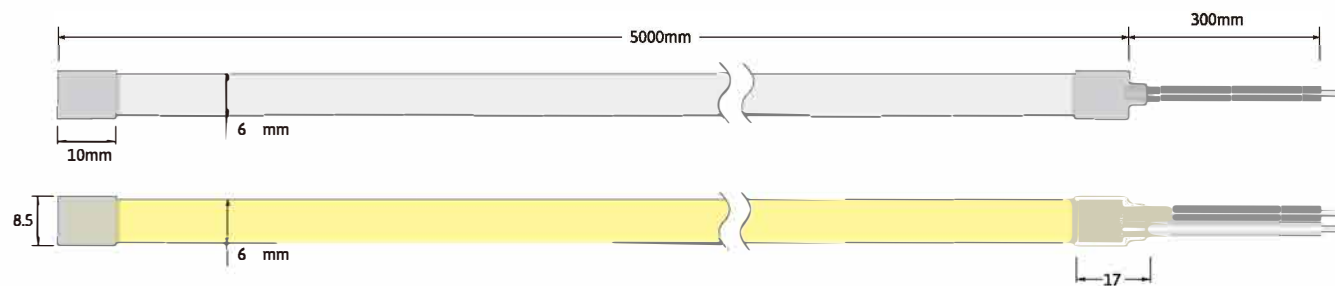

# TLI-NL0606 FLEX NEON

IP67 NL0606 FLEX NEON, Top bend, DC24V. Cross section size 6mm x 6mm(W x H), which is vertical bending with diameter of 50mm. It is IP67 protected, UV resistant, solvents resistant and saltwater resistant. Dot free will bring the most excellent performance for indoor&outdoor applications.

## Dimension

### Note:

- Max. run length refers to single side feed in serial connection.
- The given data are typical values due to the tolerances of the production process and the electrical components, values for light output and electrical power can vary up to 10%.
- The given color temperature is the temperature of finished product.

### Aluminium Profile

Dimension:  
1000x8.5x7.2mm (L x W x H)

2 PIN grey/white wire

Silicone closed end cap  
Dimension: 10x8.5x8.5mm (LxWxH)  
Color: Semi-Transparent

Scissor  
Material: stainless steel