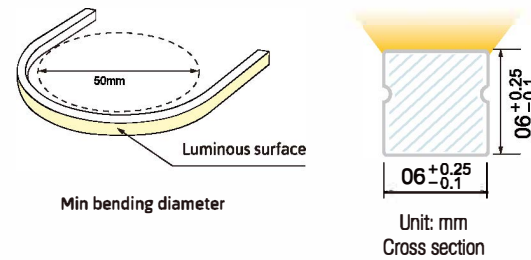

# TLI-NL0606 FLEX NEON

IP67 NL0606 FLEX NEON, Top bend, DC24V. Cross section size 6mm x 6mm(W x H), which is vertical bending with diameter of 50mm. It is IP67 protected, UV resistant, solvents resistant and saltwater resistant. Dot free will bring the most excellent performance for indoor&outdoor applications.

## Dimension

### Note:

- Max. run length refers to single side feed in serial connection.
- The given data are typical values due to the tolerances of the production process and the electrical components, values for light output and electrical power can vary up to 10%.
- The given color temperature is the temperature of finished product.

### Aluminium Profile

Dimension:  
1000x8.5x7.2mm (L x W x H)

2 PIN grey/white wire

Silicone closed end cap  
Dimension: 10x8.5x8.5mm (LxWxH)  
Color: Semi-Transparent

Scissor  
Material: stainless steel