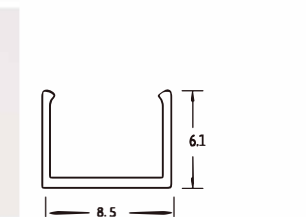

### Silicone end cap

**Front Cable Entry**  
The cable could be hidden in all directions by the flexible design.

**Side Cable Entry**  
The cable could be perfectly hidden to achieve seamless

**Bottom Cable Entry**  
The cable could be perfectly hidden to achieve seamless

### Integral End Cap

**Front Cable Entry**  
The cable could be hidden in all directions by the flexible design.

### Aluminium Mounting clips

Dimension:  
15x8.5x6.1mm (L x W x H)

### Aluminium Profile

Dimension:  
1000x8.5x7.2mm (L x W x H)

2 PIN grey/white wire

Silicone closed end cap  
Dimension: 10x8.5x8.5mm (LxWxH)  
Color: Semi-Transparent

Scissor  
Material: stainless steel