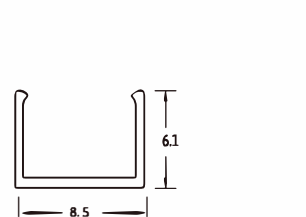

## Dimension

### Aluminium Mounting clips

Dimension:  
15x8.5x6.1mm (L x W x H)

### Aluminium Profile

Dimension:  
1000x8.5x7.2mm (L x W x H)

2 PIN grey/white wire

Silicone closed end cap  
Dimension: 10x8.5x8.5mm (LxWxH)  
Color: Semi-Transparent

Scissor  
Material: stainless steel